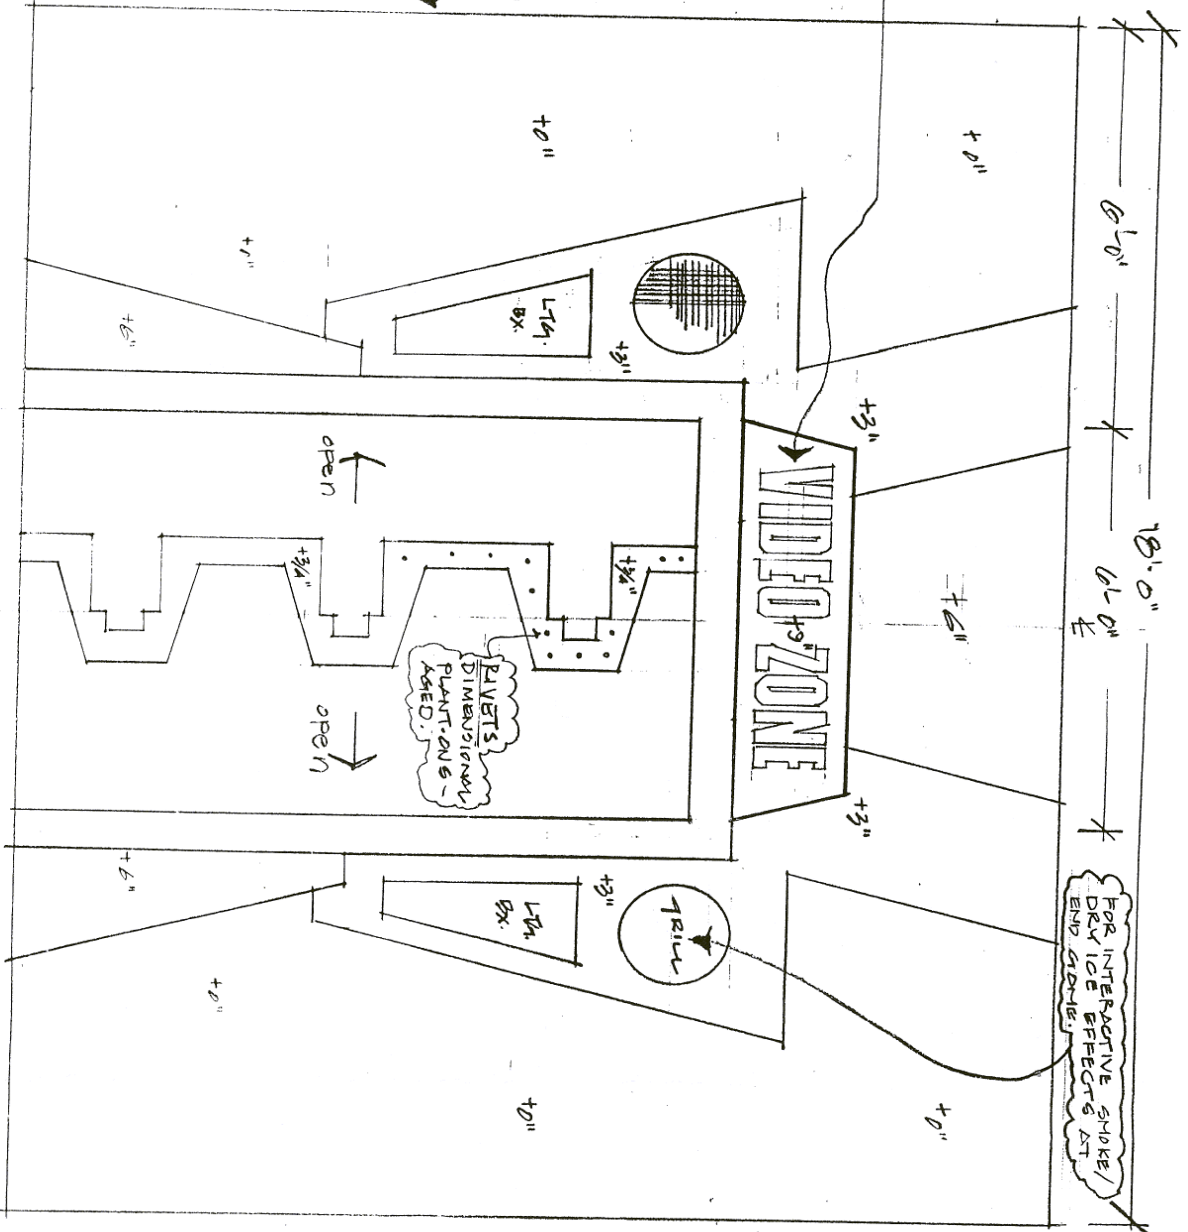

**NEW LIGHT BOX:**  
TRANSLUCENT WHITE LETTERS W/ BLACK OUTLINE & TRANS. RED BACKGROUND PASS. TIED TO CHASE OR W/ SEPARATE ON/OFF SWITCH

**KNOCK TAB FLAT IF NECESS.**

**NEW RETURN FLATS (EXISTING) ABOUT FIRST AT 45° ANGLE ON EITHER SIDE**

ELEVATION

F  
I  
#15

NICKELODEON ARCADE '92  
DOOR FLAT & DOOR #1  
SCALE 1/2" = 1'-0"  
DATE 4/11/92 REVISED!